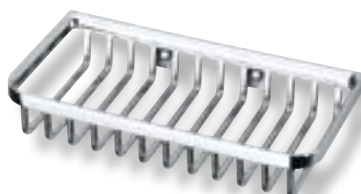

chrom
CSBMH

STAR
Handtuchring
chrom
CSHR

STAR
Eckseifenkorb
186 x 125 mm, chrom
CSSKE

STAR
Seifenkorb
135 x 90 mm, chrom
CSSKG

STAR
Eckschwammkorb
246 x 165 mm, chrom
CSSCHKE

STAR
Schwammkorb
205 x 102 mm, chrom
CSSCHKG